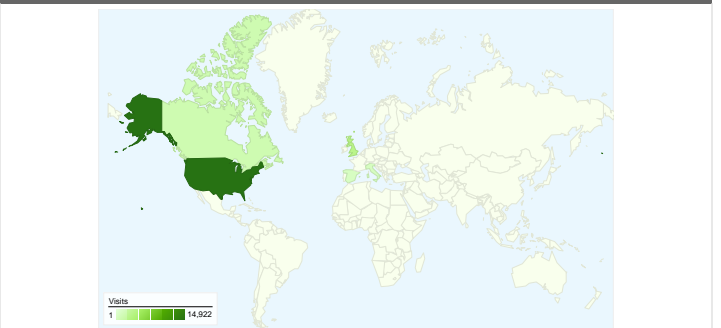

Site Usage

28,555 Visits	63.81% Bounce Rate
106,607 Pageviews	00:02:32 Avg. Time on Site
3.73 Pages/Visit	63.69% % New Visits

Visitors Overview

Map Overlay

Traffic Sources Overview

Content Overview

Pages	Pageviews	% Pageviews
/	12,075	11.33%
/info/top100.html	5,281	4.95%
/video/index.html	4,156	3.90%
/search.html	3,275	3.07%
/PSFL/index.html	2,229	2.09%

20,127 people visited this site

28,555 Visits

20,127 Absolute Unique Visitors

106,607 Pageviews

3.73 Average Pageviews

00:02:32 Time on Site

63.81% Bounce Rate

63.69% New Visits

All traffic sources sent a total of 28,555 visits

-  18.42% Direct Traffic
-  22.58% Referring Sites
-  59.00% Search Engines

-  **Search Engines**
16,847.00 (59.00%)
-  **Referring Sites**
6,448.00 (22.58%)
-  **Direct Traffic**
5,260.00 (18.42%)

28,555 visits came from 135 countries/territories

Site Usage						
Visits	Pages/Visit	Avg. Time on Site	% New Visits	Bounce Rate		
28,555 % of Site Total: 100.00%	3.73 Site Avg: 3.73 (0.00%)	00:02:32 Site Avg: 00:02:32 (0.00%)	63.73% Site Avg: 63.69% (0.07%)	63.81% Site Avg: 63.81% (0.00%)		
Country/Territory	Visits	Pages/Visit	Avg. Time on Site	% New Visits	Bounce Rate	
United States	14,922	3.87	00:02:25	63.93%	63.44%	
United Kingdom	3,271	4.10	00:03:07	63.89%	61.91%	
Canada	1,545	3.87	00:02:27	63.95%	61.68%	
Italy	892	4.95	00:05:25	45.29%	53.59%	
Spain	833	2.88	00:02:26	45.98%	73.71%	
Germany	735	3.76	00:02:18	69.39%	57.28%	
France	681	2.65	00:01:41	59.03%	67.84%	
Australia	511	3.45	00:02:19	58.90%	64.77%	
Brazil	407	2.12	00:01:24	69.78%	68.30%	