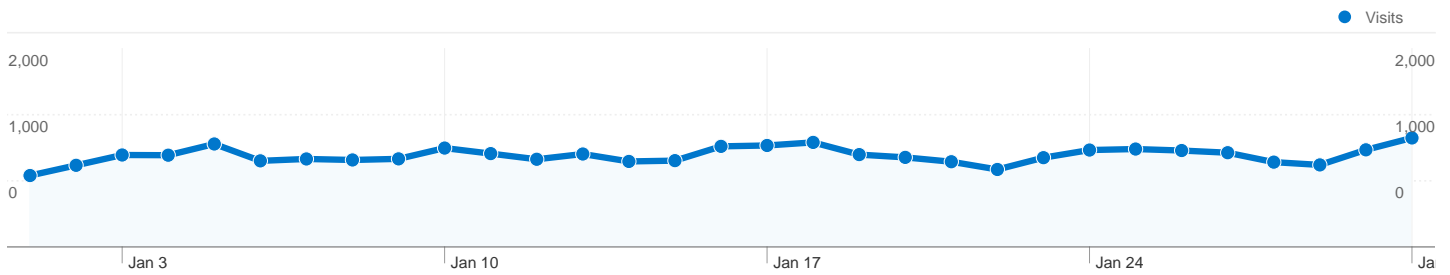

Site Usage

28,555 Visits	63.81% Bounce Rate
106,607 Pageviews	00:02:32 Avg. Time on Site
3.73 Pages/Visit	63.69% % New Visits

Visitors Overview

Map Overlay

Traffic Sources Overview

Content Overview

Pages	Pageviews	% Pageviews
/	12,075	11.33%
/info/top100.html	5,281	4.95%
/video/index.html	4,156	3.90%
/search.html	3,275	3.07%
/PSFL/index.html	2,229	2.09%

20,127 people visited this site

28,555 Visits

20,127 Absolute Unique Visitors

106,607 Pageviews

3.73 Average Pageviews

00:02:32 Time on Site

63.81% Bounce Rate

63.69% New Visits

All traffic sources sent a total of 28,555 visits

-  18.42% Direct Traffic
-  22.58% Referring Sites
-  59.00% Search Engines

-  **Search Engines**
16,847.00 (59.00%)
-  **Referring Sites**
6,448.00 (22.58%)
-  **Direct Traffic**
5,260.00 (18.42%)

28,555 visits came from 135 countries/territories

Site Usage						
Visits	Pages/Visit	Avg. Time on Site	% New Visits	Bounce Rate		
28,555 % of Site Total: 100.00%	3.73 Site Avg: 3.73 (0.00%)	00:02:32 Site Avg: 00:02:32 (0.00%)	63.73% Site Avg: 63.69% (0.07%)	63.81% Site Avg: 63.81% (0.00%)		
Country/Territory	Visits	Pages/Visit	Avg. Time on Site	% New Visits	Bounce Rate	
United States	14,922	3.87	00:02:25	63.93%	63.44%	
United Kingdom	3,271	4.10	00:03:07	63.89%	61.91%	
Canada	1,545	3.87	00:02:27	63.95%	61.68%	
Italy	892	4.95	00:05:25	45.29%	53.59%	
Spain	833	2.88	00:02:26	45.98%	73.71%	
Germany	735	3.76	00:02:18	69.39%	57.28%	
France	681	2.65	00:01:41	59.03%	67.84%	
Australia	511	3.45	00:02:19	58.90%	64.77%	
Brazil	407	2.12	00:01:24	69.78%	68.30%	