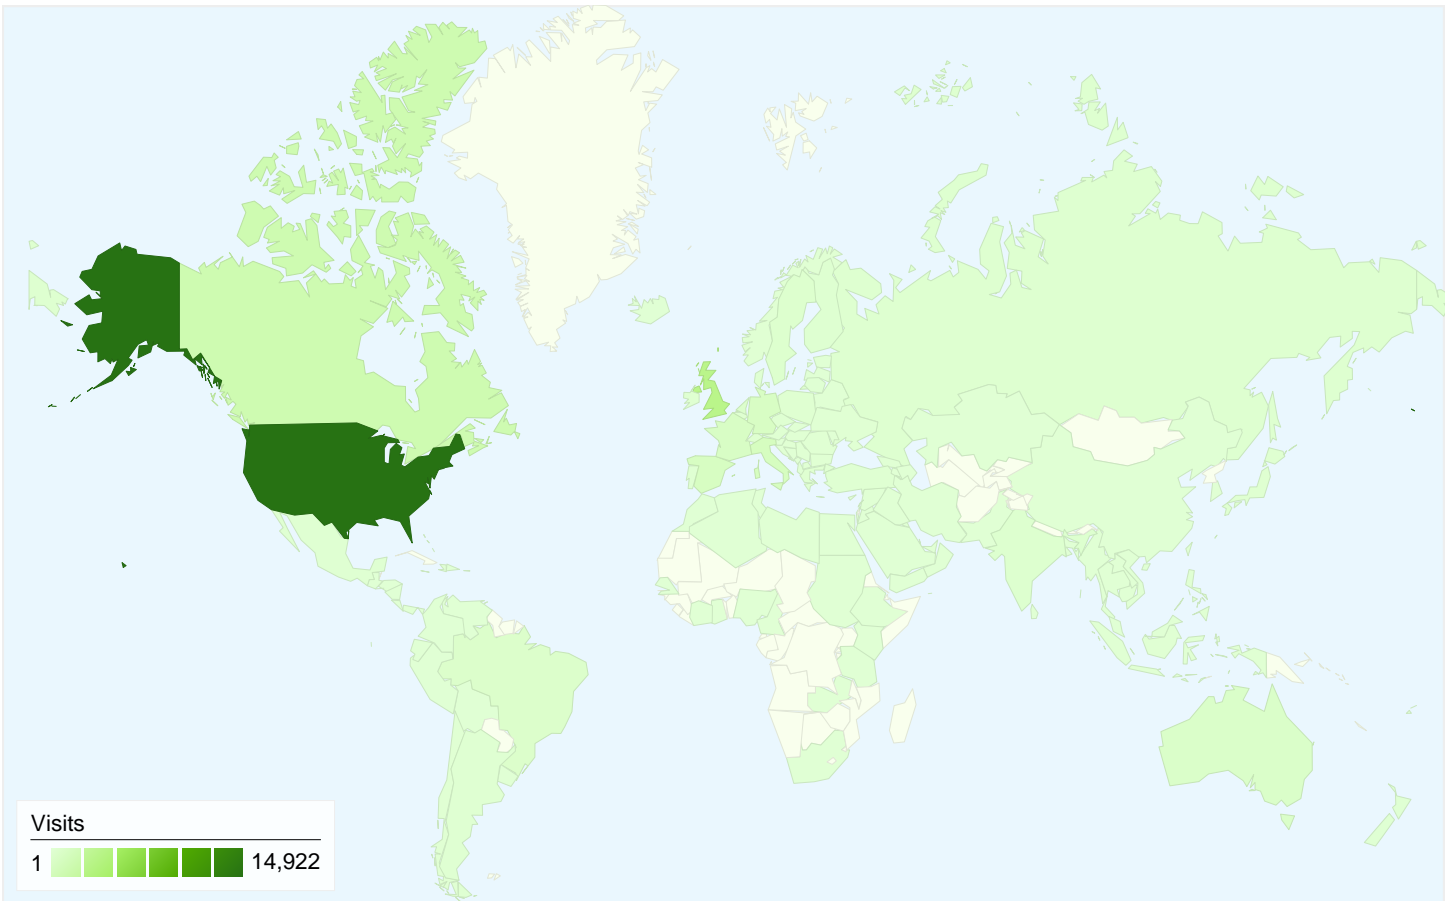

20,127 people visited this site

28,555 Visits

20,127 Absolute Unique Visitors

106,607 Pageviews

3.73 Average Pageviews

00:02:32 Time on Site

63.81% Bounce Rate

63.69% New Visits

All traffic sources sent a total of 28,555 visits

-  18.42% Direct Traffic
-  22.58% Referring Sites
-  59.00% Search Engines

-  **Search Engines**
16,847.00 (59.00%)
-  **Referring Sites**
6,448.00 (22.58%)
-  **Direct Traffic**
5,260.00 (18.42%)

Top Traffic Sources

Sources	Visits	% visits	Keywords	Visits	% visits
google (organic)	14,697	51.47%	silent era	637	3.78%
(direct) ((none))	5,260	18.42%	silent films	502	2.98%
en.wikipedia.org (referral)	2,639	9.24%	best silent films	291	1.73%
yahoo (organic)	906	3.17%	silent movies	278	1.65%
bing (organic)	790	2.77%	silent film	245	1.45%

28,555 visits came from 135 countries/territories

Site Usage						
Visits	Pages/Visit	Avg. Time on Site	% New Visits	Bounce Rate		
28,555 % of Site Total: 100.00%	3.73 Site Avg: 3.73 (0.00%)	00:02:32 Site Avg: 00:02:32 (0.00%)	63.73% Site Avg: 63.69% (0.07%)	63.81% Site Avg: 63.81% (0.00%)		
Country/Territory	Visits	Pages/Visit	Avg. Time on Site	% New Visits	Bounce Rate	
United States	14,922	3.87	00:02:25	63.93%	63.44%	
United Kingdom	3,271	4.10	00:03:07	63.89%	61.91%	
Canada	1,545	3.87	00:02:27	63.95%	61.68%	
Italy	892	4.95	00:05:25	45.29%	53.59%	
Spain	833	2.88	00:02:26	45.98%	73.71%	
Germany	735	3.76	00:02:18	69.39%	57.28%	
France	681	2.65	00:01:41	59.03%	67.84%	
Australia	511	3.45	00:02:19	58.90%	64.77%	
Brazil	407	2.12	00:01:24	69.78%	68.30%	