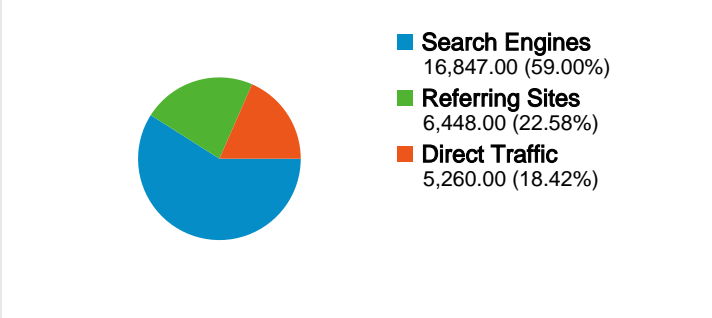

Site Usage

28,555 Visits	63.81% Bounce Rate
106,607 Pageviews	00:02:32 Avg. Time on Site
3.73 Pages/Visit	63.69% % New Visits

Visitors Overview

Map Overlay

Traffic Sources Overview

Content Overview

Pages	Pageviews	% Pageviews
/	12,075	11.33%
/info/top100.html	5,281	4.95%
/video/index.html	4,156	3.90%
/search.html	3,275	3.07%
/PSFL/index.html	2,229	2.09%

20,127 people visited this site

28,555 Visits

20,127 Absolute Unique Visitors

106,607 Pageviews

3.73 Average Pageviews

00:02:32 Time on Site

63.81% Bounce Rate

63.69% New Visits

All traffic sources sent a total of 28,555 visits

-  18.42% Direct Traffic
-  22.58% Referring Sites
-  59.00% Search Engines

-  **Search Engines**
16,847.00 (59.00%)
-  **Referring Sites**
6,448.00 (22.58%)
-  **Direct Traffic**
5,260.00 (18.42%)

28,555 visits came from 135 countries/territories

Site Usage						
Visits	Pages/Visit	Avg. Time on Site	% New Visits	Bounce Rate		
28,555 % of Site Total: 100.00%	3.73 Site Avg: 3.73 (0.00%)	00:02:32 Site Avg: 00:02:32 (0.00%)	63.73% Site Avg: 63.69% (0.07%)	63.81% Site Avg: 63.81% (0.00%)		
Country/Territory	Visits	Pages/Visit	Avg. Time on Site	% New Visits	Bounce Rate	
United States	14,922	3.87	00:02:25	63.93%	63.44%	
United Kingdom	3,271	4.10	00:03:07	63.89%	61.91%	
Canada	1,545	3.87	00:02:27	63.95%	61.68%	
Italy	892	4.95	00:05:25	45.29%	53.59%	
Spain	833	2.88	00:02:26	45.98%	73.71%	
Germany	735	3.76	00:02:18	69.39%	57.28%	
France	681	2.65	00:01:41	59.03%	67.84%	
Australia	511	3.45	00:02:19	58.90%	64.77%	
Brazil	407	2.12	00:01:24	69.78%	68.30%	