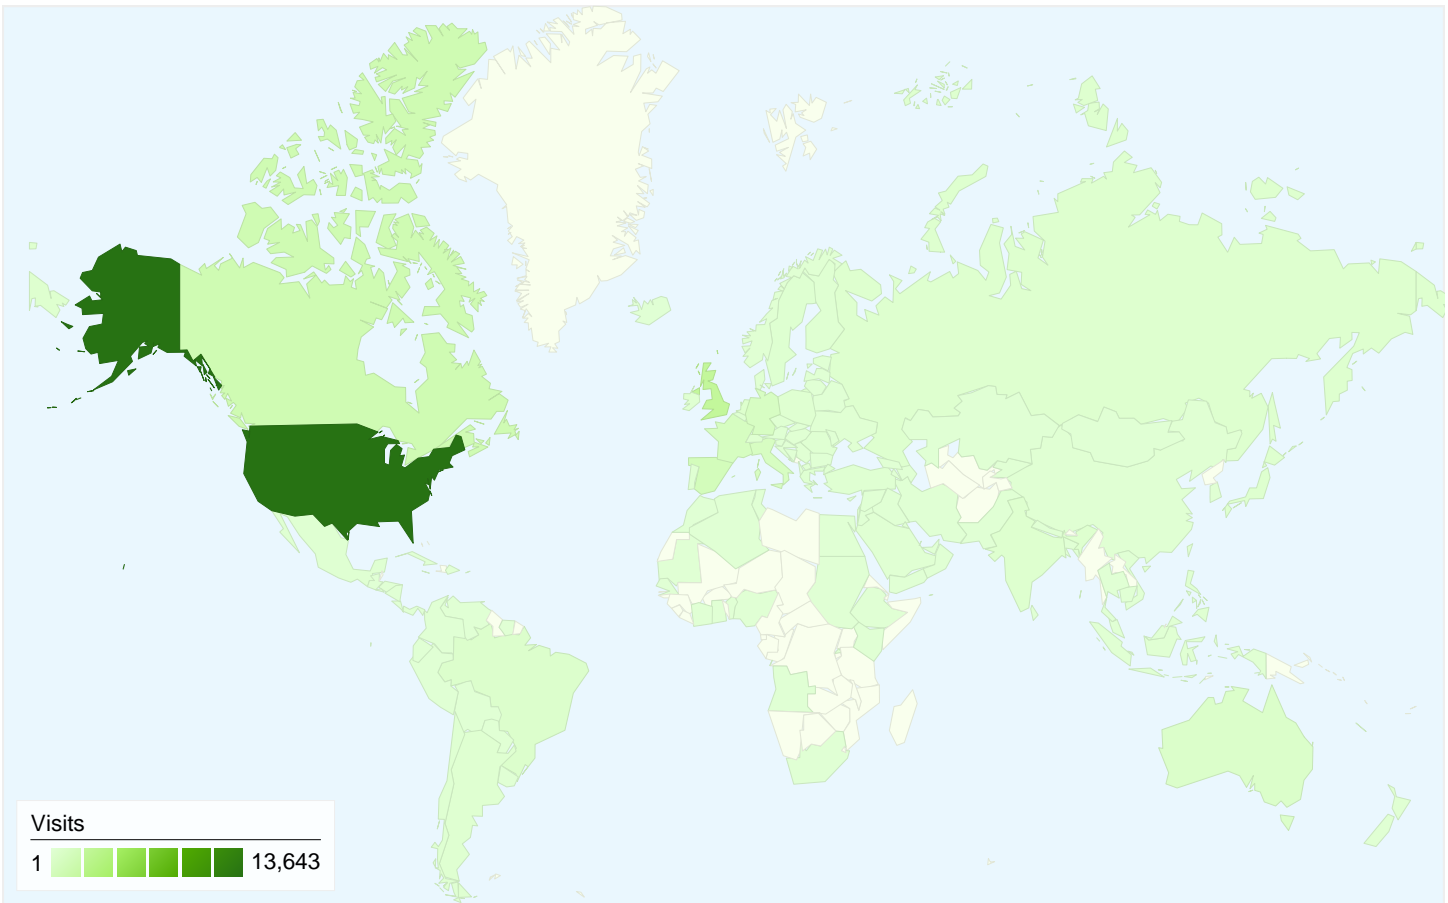

**Visitors**  
**17,943**

**Map Overlay**

**Traffic Sources Overview**

- **Search Engines**  
14,361.00 (55.68%)
- **Referring Sites**  
6,100.00 (23.65%)
- **Direct Traffic**  
5,330.00 (20.67%)

**Content Overview**

## 17,943 people visited this site

25,791 Visits

17,943 Absolute Unique Visitors

94,108 Pageviews

3.65 Average Pageviews

00:02:31 Time on Site

63.15% Bounce Rate

61.86% New Visits

**All traffic sources sent a total of 25,791 visits**

-  20.67% Direct Traffic
-  23.65% Referring Sites
-  55.68% Search Engines

-  **Search Engines**  
14,361.00 (55.68%)
-  **Referring Sites**  
6,100.00 (23.65%)
-  **Direct Traffic**  
5,330.00 (20.67%)

**25,791 visits came from 132 countries/territories**

**Site Usage**

Country/Territory	Visits	Pages/Visit	Avg. Time on Site	% New Visits	Bounce Rate
<b>Visits</b> <b>25,791</b> % of Site Total: 100.00%	<b>Pages/Visit</b> <b>3.65</b> Site Avg: 3.65 (0.00%)	<b>Avg. Time on Site</b> <b>00:02:31</b> Site Avg: 00:02:31 (0.00%)	<b>% New Visits</b> <b>61.89%</b> Site Avg: 61.86% (0.04%)	<b>Bounce Rate</b> <b>63.15%</b> Site Avg: 63.15% (0.00%)	
United States	13,643	4.30	00:02:50	61.94%	61.43%
United Kingdom	2,303	3.06	00:02:12	54.80%	64.05%
Canada	1,368	3.81	00:02:00	65.06%	60.60%
Spain	1,016	2.91	00:02:58	46.85%	72.93%
France	772	2.75	00:02:17	54.92%	63.21%
Italy	737	3.11	00:03:02	43.55%	61.87%
Germany	710	3.44	00:02:26	59.58%	63.10%
Australia	441	3.23	00:02:08	57.82%	61.22%
Brazil	351	2.48	00:02:05	63.82%	67.81%