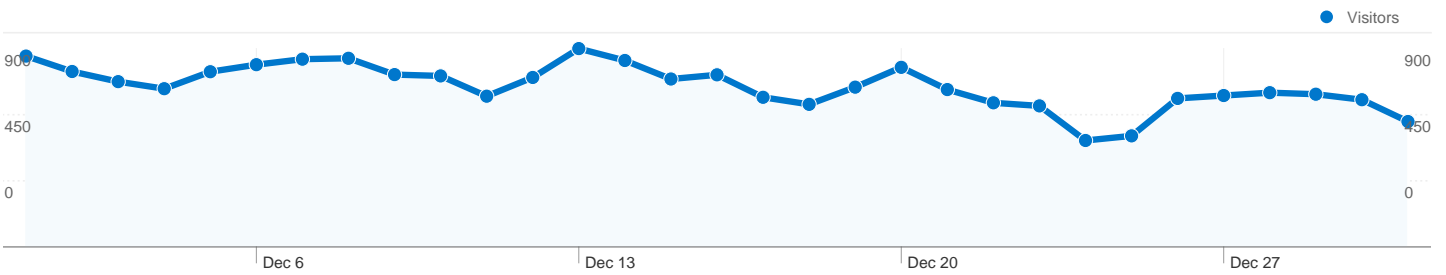

**Site Usage**

**25,791** Visits

**63.15%** Bounce Rate

**94,108** Pageviews

**00:02:31** Avg. Time on Site

**3.65** Pages/Visit

**61.86%** % New Visits

**Visitors Overview**

**Visitors**  
**17,943**

**Map Overlay**

**Traffic Sources Overview**

- **Search Engines**  
14,361.00 (55.68%)
- **Referring Sites**  
6,100.00 (23.65%)
- **Direct Traffic**  
5,330.00 (20.67%)

**Content Overview**

## 17,943 people visited this site

25,791 Visits

17,943 Absolute Unique Visitors

94,108 Pageviews

3.65 Average Pageviews

00:02:31 Time on Site

63.15% Bounce Rate

61.86% New Visits

**25,791 visits came from 132 countries/territories**

**Site Usage**

Country/Territory	Visits	Pages/Visit	Avg. Time on Site	% New Visits	Bounce Rate
<b>Visits</b> <b>25,791</b> % of Site Total: 100.00%	<b>Pages/Visit</b> <b>3.65</b> Site Avg: 3.65 (0.00%)	<b>Avg. Time on Site</b> <b>00:02:31</b> Site Avg: 00:02:31 (0.00%)	<b>% New Visits</b> <b>61.89%</b> Site Avg: 61.86% (0.04%)	<b>Bounce Rate</b> <b>63.15%</b> Site Avg: 63.15% (0.00%)	
United States	13,643	4.30	00:02:50	61.94%	61.43%
United Kingdom	2,303	3.06	00:02:12	54.80%	64.05%
Canada	1,368	3.81	00:02:00	65.06%	60.60%
Spain	1,016	2.91	00:02:58	46.85%	72.93%
France	772	2.75	00:02:17	54.92%	63.21%
Italy	737	3.11	00:03:02	43.55%	61.87%
Germany	710	3.44	00:02:26	59.58%	63.10%
Australia	441	3.23	00:02:08	57.82%	61.22%
Brazil	351	2.48	00:02:05	63.82%	67.81%