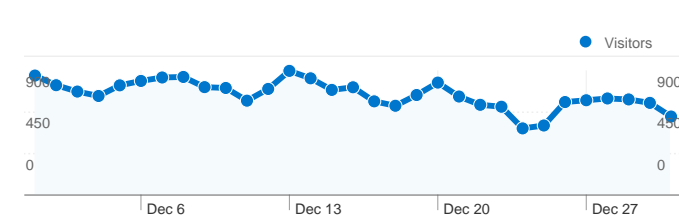

**Site Usage**

**25,791** Visits

**63.15%** Bounce Rate

**94,108** Pageviews

**00:02:31** Avg. Time on Site

**3.65** Pages/Visit

**61.86%** % New Visits

**Visitors Overview**

## 17,943 people visited this site

25,791 Visits

17,943 Absolute Unique Visitors

94,108 Pageviews

3.65 Average Pageviews

00:02:31 Time on Site

63.15% Bounce Rate

61.86% New Visits

**25,791 visits came from 132 countries/territories**

**Site Usage**

Country/Territory	Visits	Pages/Visit	Avg. Time on Site	% New Visits	Bounce Rate
<b>Visits</b> <b>25,791</b> % of Site Total: 100.00%	<b>Pages/Visit</b> <b>3.65</b> Site Avg: 3.65 (0.00%)	<b>Avg. Time on Site</b> <b>00:02:31</b> Site Avg: 00:02:31 (0.00%)	<b>% New Visits</b> <b>61.89%</b> Site Avg: 61.86% (0.04%)	<b>Bounce Rate</b> <b>63.15%</b> Site Avg: 63.15% (0.00%)	
United States	13,643	4.30	00:02:50	61.94%	61.43%
United Kingdom	2,303	3.06	00:02:12	54.80%	64.05%
Canada	1,368	3.81	00:02:00	65.06%	60.60%
Spain	1,016	2.91	00:02:58	46.85%	72.93%
France	772	2.75	00:02:17	54.92%	63.21%
Italy	737	3.11	00:03:02	43.55%	61.87%
Germany	710	3.44	00:02:26	59.58%	63.10%
Australia	441	3.23	00:02:08	57.82%	61.22%
Brazil	351	2.48	00:02:05	63.82%	67.81%

Netherlands	<b>285</b>	3.36	00:02:08	58.25%	61.40%
					1 - 10 of 132

**Pages on this site were viewed a total of 94,108 times**

**94,108** Pageviews

**64,005** Unique Views

**63.15%** Bounce Rate