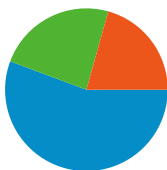

**Site Usage**

**25,791** Visits

**63.15%** Bounce Rate

**94,108** Pageviews

**00:02:31** Avg. Time on Site

**3.65** Pages/Visit

**61.86%** % New Visits

**Visitors Overview**

**Visitors**  
**17,943**

**Map Overlay**

**Traffic Sources Overview**

- **Search Engines**  
14,361.00 (55.68%)
- **Referring Sites**  
6,100.00 (23.65%)
- **Direct Traffic**  
5,330.00 (20.67%)

**Content Overview**

**All traffic sources sent a total of 25,791 visits**

-  20.67% Direct Traffic
-  23.65% Referring Sites
-  55.68% Search Engines

-  **Search Engines**  
14,361.00 (55.68%)
-  **Referring Sites**  
6,100.00 (23.65%)
-  **Direct Traffic**  
5,330.00 (20.67%)

**25,791 visits came from 132 countries/territories**

**Site Usage**

Country/Territory	Visits	Pages/Visit	Avg. Time on Site	% New Visits	Bounce Rate
<b>Visits</b> <b>25,791</b> % of Site Total: 100.00%	<b>Pages/Visit</b> <b>3.65</b> Site Avg: 3.65 (0.00%)	<b>Avg. Time on Site</b> <b>00:02:31</b> Site Avg: 00:02:31 (0.00%)	<b>% New Visits</b> <b>61.89%</b> Site Avg: 61.86% (0.04%)	<b>Bounce Rate</b> <b>63.15%</b> Site Avg: 63.15% (0.00%)	
United States	13,643	4.30	00:02:50	61.94%	61.43%
United Kingdom	2,303	3.06	00:02:12	54.80%	64.05%
Canada	1,368	3.81	00:02:00	65.06%	60.60%
Spain	1,016	2.91	00:02:58	46.85%	72.93%
France	772	2.75	00:02:17	54.92%	63.21%
Italy	737	3.11	00:03:02	43.55%	61.87%
Germany	710	3.44	00:02:26	59.58%	63.10%
Australia	441	3.23	00:02:08	57.82%	61.22%
Brazil	351	2.48	00:02:05	63.82%	67.81%