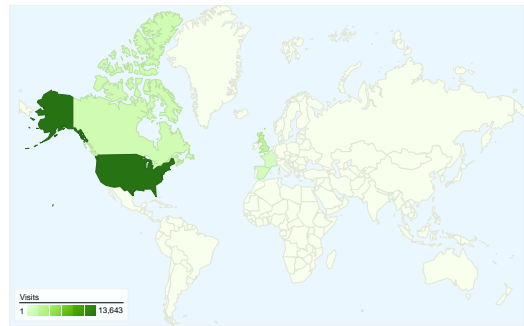

**Site Usage**

**25,791** Visits

**63.15%** Bounce Rate

**94,108** Pageviews

**00:02:31** Avg. Time on Site

**3.65** Pages/Visit

**61.86%** % New Visits

**Visitors Overview**

**Visitors**  
**17,943**

**Map Overlay**

**Traffic Sources Overview**

- **Search Engines**  
14,361.00 (55.68%)
- **Referring Sites**  
6,100.00 (23.65%)
- **Direct Traffic**  
5,330.00 (20.67%)

**Content Overview**

**All traffic sources sent a total of 25,791 visits**

-  20.67% Direct Traffic
-  23.65% Referring Sites
-  55.68% Search Engines

-  **Search Engines**  
14,361.00 (55.68%)
-  **Referring Sites**  
6,100.00 (23.65%)
-  **Direct Traffic**  
5,330.00 (20.67%)

**25,791 visits came from 132 countries/territories**

**Site Usage**

Country/Territory	Visits	Pages/Visit	Avg. Time on Site	% New Visits	Bounce Rate
<b>Visits</b> <b>25,791</b> % of Site Total: 100.00%	<b>Pages/Visit</b> <b>3.65</b> Site Avg: 3.65 (0.00%)	<b>Avg. Time on Site</b> <b>00:02:31</b> Site Avg: 00:02:31 (0.00%)	<b>% New Visits</b> <b>61.89%</b> Site Avg: 61.86% (0.04%)	<b>Bounce Rate</b> <b>63.15%</b> Site Avg: 63.15% (0.00%)	
United States	13,643	4.30	00:02:50	61.94%	61.43%
United Kingdom	2,303	3.06	00:02:12	54.80%	64.05%
Canada	1,368	3.81	00:02:00	65.06%	60.60%
Spain	1,016	2.91	00:02:58	46.85%	72.93%
France	772	2.75	00:02:17	54.92%	63.21%
Italy	737	3.11	00:03:02	43.55%	61.87%
Germany	710	3.44	00:02:26	59.58%	63.10%
Australia	441	3.23	00:02:08	57.82%	61.22%
Brazil	351	2.48	00:02:05	63.82%	67.81%