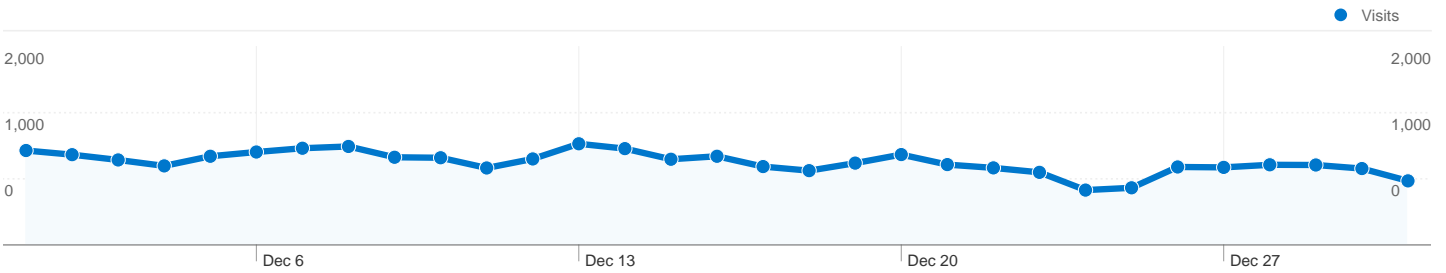

All traffic sources sent a total of 25,791 visits

- 20.67% Direct Traffic
- 23.65% Referring Sites
- 55.68% Search Engines

- **Search Engines**
  14,361.00 (55.68%)
- **Referring Sites**
  6,100.00 (23.65%)
- **Direct Traffic**
  5,330.00 (20.67%)

Top Traffic Sources

Sources	Visits	% visits	Keywords	Visits	% visits
google (organic)	12,327	47.80%	silent era	541	3.77%
(direct) ((none))	5,330	20.67%	silent films	403	2.81%
en.wikipedia.org (referral)	2,413	9.36%	best silent films	252	1.75%
yahoo (organic)	835	3.24%	silent movies	222	1.55%
stumbleupon.com (referral)	746	2.89%	silent film	200	1.39%