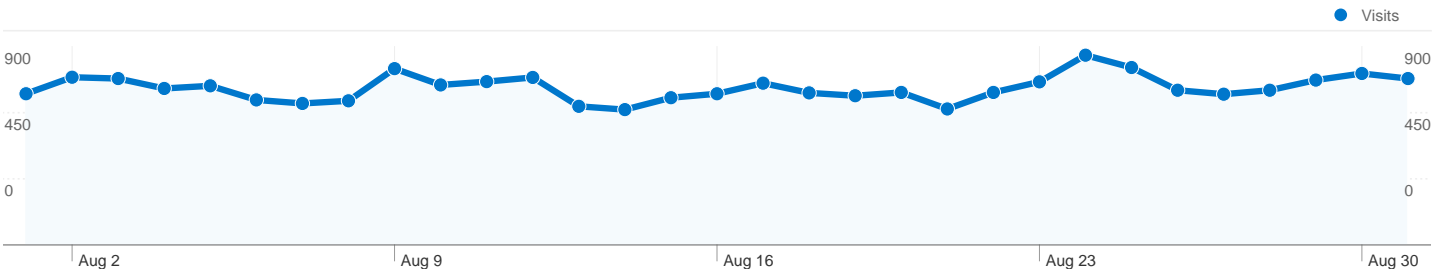

**Site Usage**

22,089 Visits

60.53% Bounce Rate

80,513 Pageviews

00:02:38 Avg. Time on Site

3.64 Pages/Visit

61.48% % New Visits

**Visitors Overview**

## 15,358 people visited this site

22,089 Visits

15,358 Absolute Unique Visitors

80,513 Pageviews

3.64 Average Pageviews

00:02:38 Time on Site

60.53% Bounce Rate

61.48% New Visits

All traffic sources sent a total of 22,089 visits

-  21.57% Direct Traffic
-  21.94% Referring Sites
-  56.49% Search Engines

-  **Search Engines**  
12,478.00 (56.49%)
-  **Referring Sites**  
4,846.00 (21.94%)
-  **Direct Traffic**  
4,765.00 (21.57%)

**22,089 visits came from 125 countries/territories**

Site Usage

Country/Territory	Visits	Pages/Visit	Avg. Time on Site	% New Visits	Bounce Rate
United States	12,197	3.99	00:02:52	59.65%	58.28%
United Kingdom	2,055	4.03	00:02:55	53.28%	59.22%
Canada	981	3.95	00:03:05	59.73%	58.92%
Australia	677	2.38	00:01:36	64.40%	65.29%
Germany	634	3.68	00:02:07	73.97%	62.93%
Italy	479	3.68	00:02:22	46.76%	60.33%
France	458	2.75	00:01:52	60.48%	60.70%
Spain	392	2.94	00:02:23	78.06%	63.01%
Brazil	367	2.93	00:01:47	72.48%	65.67%