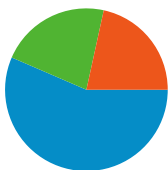

Traffic Sources Overview

- Search Engines
  12,478.00 (56.49%)
- Referring Sites
  4,846.00 (21.94%)
- Direct Traffic
  4,765.00 (21.57%)

Content Overview

Pages	Pageviews	% Pageviews
/	10,524	13.07%
/video/index.html	3,699	4.59%
/info/top100.html	3,445	4.28%
/index.html	1,993	2.48%
/search.html	1,738	2.16%