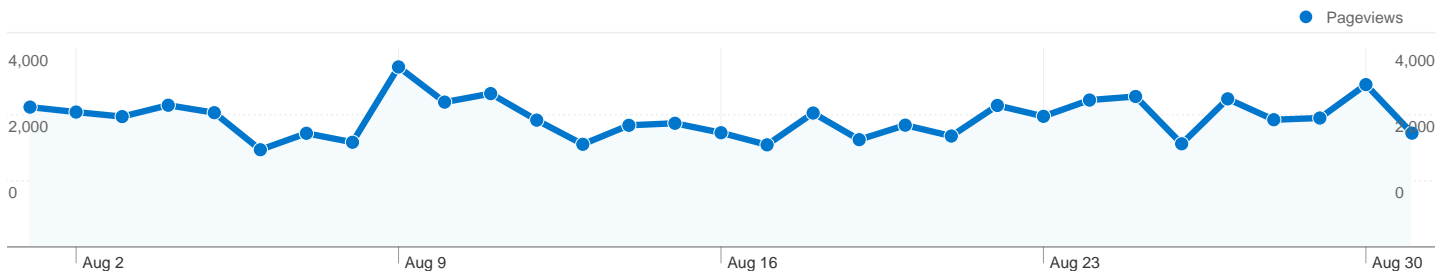

Pages on this site were viewed a total of 80,513 times

80,513 Pageviews

56,137 Unique Views

60.53% Bounce Rate

Top Content

Pages	Pageviews	% Pageviews
/	10,524	13.07%
/video/index.html	3,699	4.59%
/info/top100.html	3,445	4.28%
/index.html	1,993	2.48%
/search.html	1,738	2.16%