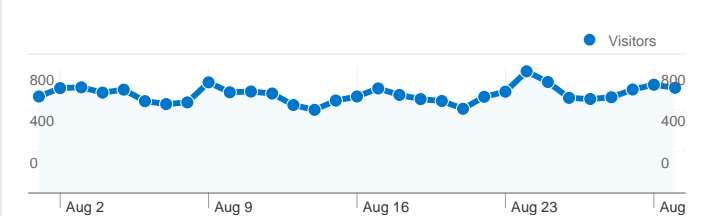

**Site Usage**

22,089 Visits

60.53% Bounce Rate

80,513 Pageviews

00:02:38 Avg. Time on Site

3.64 Pages/Visit

61.48% % New Visits

**Visitors Overview**

## 15,358 people visited this site

22,089 Visits

15,358 Absolute Unique Visitors

80,513 Pageviews

3.64 Average Pageviews

00:02:38 Time on Site

60.53% Bounce Rate

61.48% New Visits

**22,089 visits came from 125 countries/territories**

Site Usage

Country/Territory	Visits	Pages/Visit	Avg. Time on Site	% New Visits	Bounce Rate
United States	12,197	3.99	00:02:52	59.65%	58.28%
United Kingdom	2,055	4.03	00:02:55	53.28%	59.22%
Canada	981	3.95	00:03:05	59.73%	58.92%
Australia	677	2.38	00:01:36	64.40%	65.29%
Germany	634	3.68	00:02:07	73.97%	62.93%
Italy	479	3.68	00:02:22	46.76%	60.33%
France	458	2.75	00:01:52	60.48%	60.70%
Spain	392	2.94	00:02:23	78.06%	63.01%
Brazil	367	2.93	00:01:47	72.48%	65.67%

Netherlands	<b>259</b>	3.33	00:01:56	49.42%	71.81%
					1 - 10 of 125

Pages on this site were viewed a total of 80,513 times

80,513 Pageviews

56,137 Unique Views

60.53% Bounce Rate