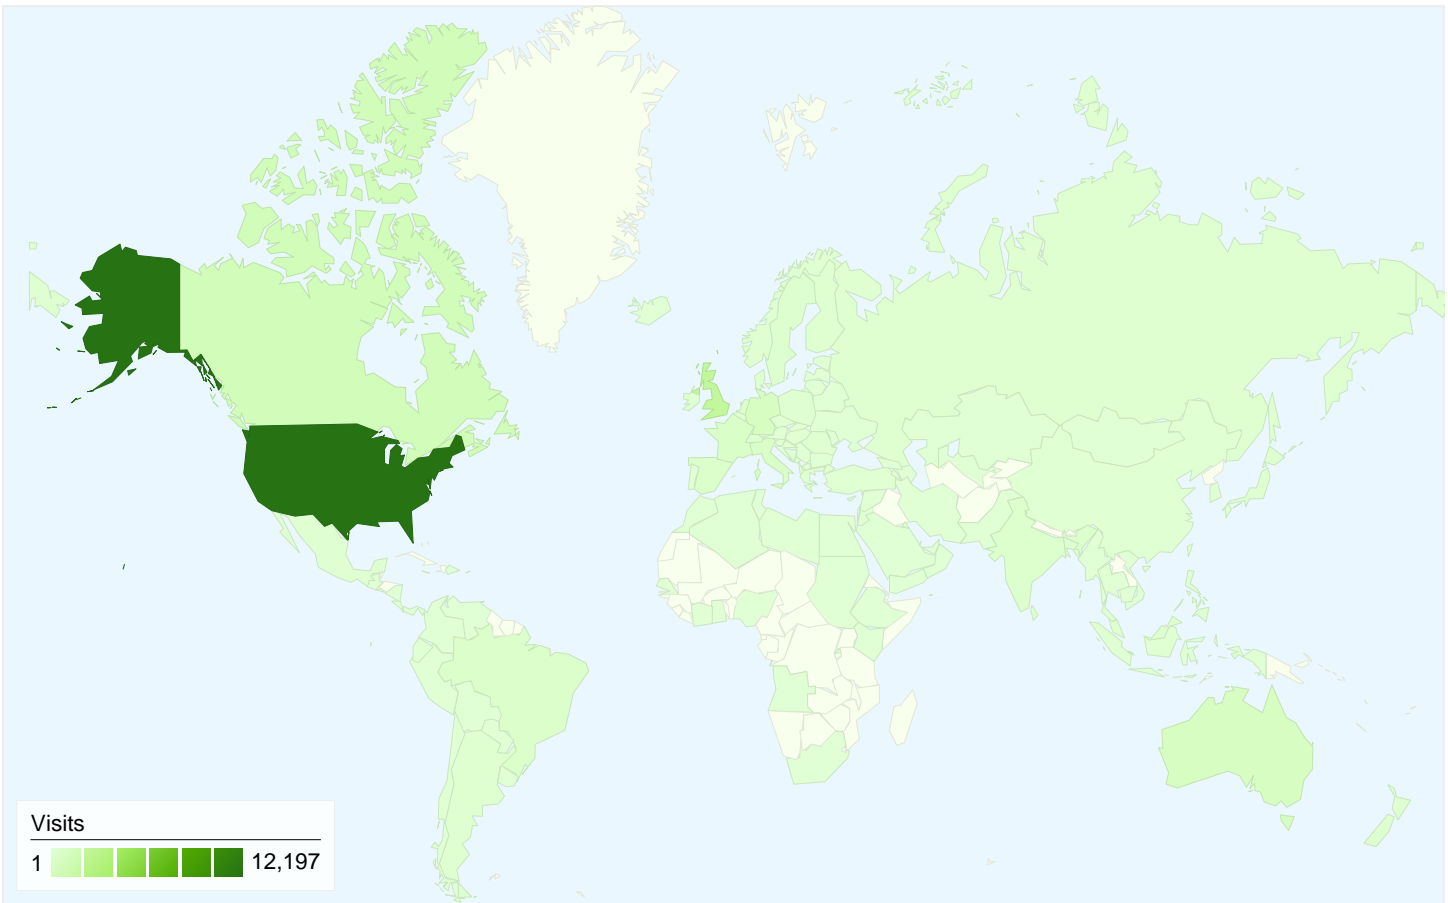

Visitors  
 15,358

**Map Overlay**

**Traffic Sources Overview**

- Search Engines  
12,478.00 (56.49%)
- Referring Sites  
4,846.00 (21.94%)
- Direct Traffic  
4,765.00 (21.57%)

**Content Overview**

Pages	Pageviews	% Pageviews
/	10,524	13.07%
/video/index.html	3,699	4.59%
/info/top100.html	3,445	4.28%
/index.html	1,993	2.48%
/search.html	1,738	2.16%

## 15,358 people visited this site

22,089 Visits

15,358 Absolute Unique Visitors

80,513 Pageviews

3.64 Average Pageviews

00:02:38 Time on Site

60.53% Bounce Rate

61.48% New Visits

All traffic sources sent a total of 22,089 visits

-  21.57% Direct Traffic
-  21.94% Referring Sites
-  56.49% Search Engines

-  **Search Engines**  
12,478.00 (56.49%)
-  **Referring Sites**  
4,846.00 (21.94%)
-  **Direct Traffic**  
4,765.00 (21.57%)

**22,089 visits came from 125 countries/territories**

Site Usage

Country/Territory	Visits	Pages/Visit	Avg. Time on Site	% New Visits	Bounce Rate
United States	12,197	3.99	00:02:52	59.65%	58.28%
United Kingdom	2,055	4.03	00:02:55	53.28%	59.22%
Canada	981	3.95	00:03:05	59.73%	58.92%
Australia	677	2.38	00:01:36	64.40%	65.29%
Germany	634	3.68	00:02:07	73.97%	62.93%
Italy	479	3.68	00:02:22	46.76%	60.33%
France	458	2.75	00:01:52	60.48%	60.70%
Spain	392	2.94	00:02:23	78.06%	63.01%
Brazil	367	2.93	00:01:47	72.48%	65.67%