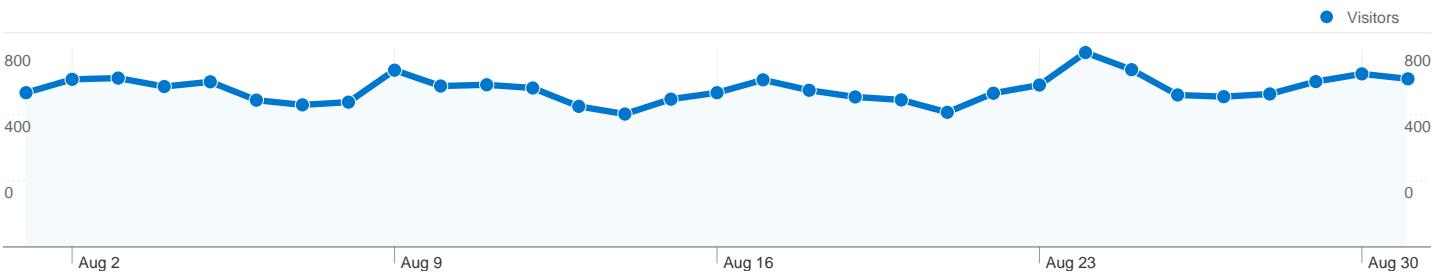

**Site Usage**

22,089 Visits

60.53% Bounce Rate

80,513 Pageviews

00:02:38 Avg. Time on Site

3.64 Pages/Visit

61.48% % New Visits

**Visitors Overview**

Visitors  
 15,358

**Map Overlay**

**Traffic Sources Overview**

- Search Engines  
12,478.00 (56.49%)
- Referring Sites  
4,846.00 (21.94%)
- Direct Traffic  
4,765.00 (21.57%)

**Content Overview**

Pages	Pageviews	% Pageviews
/	10,524	13.07%
/video/index.html	3,699	4.59%
/info/top100.html	3,445	4.28%
/index.html	1,993	2.48%
/search.html	1,738	2.16%

## 15,358 people visited this site

22,089 Visits

15,358 Absolute Unique Visitors

80,513 Pageviews

3.64 Average Pageviews

00:02:38 Time on Site

60.53% Bounce Rate

61.48% New Visits

**22,089 visits came from 125 countries/territories**

Site Usage

Country/Territory	Visits	Pages/Visit	Avg. Time on Site	% New Visits	Bounce Rate
United States	12,197	3.99	00:02:52	59.65%	58.28%
United Kingdom	2,055	4.03	00:02:55	53.28%	59.22%
Canada	981	3.95	00:03:05	59.73%	58.92%
Australia	677	2.38	00:01:36	64.40%	65.29%
Germany	634	3.68	00:02:07	73.97%	62.93%
Italy	479	3.68	00:02:22	46.76%	60.33%
France	458	2.75	00:01:52	60.48%	60.70%
Spain	392	2.94	00:02:23	78.06%	63.01%
Brazil	367	2.93	00:01:47	72.48%	65.67%