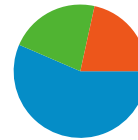

- **Search Engines**
  12,478.00 (56.49%)
- **Referring Sites**
  4,846.00 (21.94%)
- **Direct Traffic**
  4,765.00 (21.57%)

Top Traffic Sources

Sources	Visits	% visits	Keywords	Visits	% visits
google (organic)	10,669	48.30%	silent era	594	4.76%
(direct) ((none))	4,765	21.57%	silent films	340	2.72%
en.wikipedia.org (referral)	1,857	8.41%	best silent films	210	1.68%
yahoo (organic)	860	3.89%	silentera	210	1.68%
bing (organic)	568	2.57%	silent movies	195	1.56%