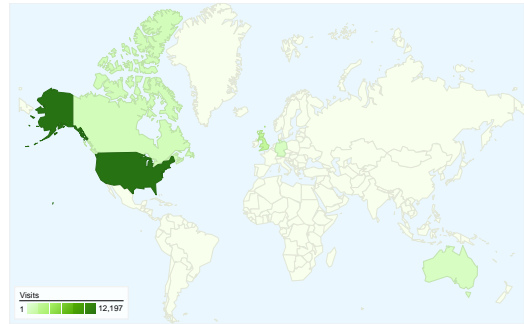

**Site Usage**

22,089 Visits

60.53% Bounce Rate

80,513 Pageviews

00:02:38 Avg. Time on Site

3.64 Pages/Visit

61.48% % New Visits

**Visitors Overview**

Visitors  
 15,358

**Map Overlay**

**Traffic Sources Overview**

- Search Engines  
12,478.00 (56.49%)
- Referring Sites  
4,846.00 (21.94%)
- Direct Traffic  
4,765.00 (21.57%)

**Content Overview**

Pages	Pageviews	% Pageviews
/	10,524	13.07%
/video/index.html	3,699	4.59%
/info/top100.html	3,445	4.28%
/index.html	1,993	2.48%
/search.html	1,738	2.16%

## 15,358 people visited this site

22,089 Visits

15,358 Absolute Unique Visitors

80,513 Pageviews

3.64 Average Pageviews

00:02:38 Time on Site

60.53% Bounce Rate

61.48% New Visits

**22,089 visits came from 125 countries/territories**

Site Usage

Country/Territory	Visits	Pages/Visit	Avg. Time on Site	% New Visits	Bounce Rate
United States	12,197	3.99	00:02:52	59.65%	58.28%
United Kingdom	2,055	4.03	00:02:55	53.28%	59.22%
Canada	981	3.95	00:03:05	59.73%	58.92%
Australia	677	2.38	00:01:36	64.40%	65.29%
Germany	634	3.68	00:02:07	73.97%	62.93%
Italy	479	3.68	00:02:22	46.76%	60.33%
France	458	2.75	00:01:52	60.48%	60.70%
Spain	392	2.94	00:02:23	78.06%	63.01%
Brazil	367	2.93	00:01:47	72.48%	65.67%