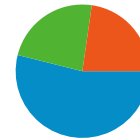

- Search Engines
  11,539.00 (53.91%)
- Direct Traffic
  5,001.00 (23.36%)
- Referring Sites
  4,865.00 (22.73%)

Top Traffic Sources

Sources	Visits	% visits	Keywords	Visits	% visits
google (organic)	9,706	45.34%	silent era	639	5.54%
(direct) ((none))	5,001	23.36%	silent films	336	2.91%
en.wikipedia.org (referral)	1,892	8.84%	best silent films	244	2.11%
yahoo (organic)	957	4.47%	silentera	148	1.28%
google.com (referral)	474	2.21%	silent movies	144	1.25%