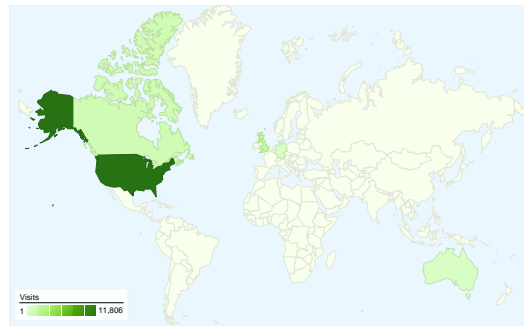

Site Usage

21,405 Visits

60.50% Bounce Rate

81,798 Pageviews

00:02:36 Avg. Time on Site

3.82 Pages/Visit

60.88% % New Visits

Visitors Overview

Visitors
14,785

Map Overlay

Traffic Sources Overview

- **Search Engines**
11,539.00 (53.91%)
- **Direct Traffic**
5,001.00 (23.36%)
- **Referring Sites**
4,865.00 (22.73%)

Content Overview

Pages	Pageviews	% Pageviews
/	9,911	12.12%
/video/index.html	4,783	5.85%
/info/top100.html	3,229	3.95%
/index.html	1,993	2.44%
/search.html	1,747	2.14%

14,785 people visited this site

21,405 Visits

14,785 Absolute Unique Visitors

81,798 Pageviews

3.82 Average Pageviews

00:02:36 Time on Site

60.50% Bounce Rate

60.88% New Visits

21,405 visits came from 127 countries/territories

Site Usage

Country/Territory	Visits	Pages/Visit	Avg. Time on Site	% New Visits	Bounce Rate
United States	11,806	3.96	00:02:43	60.60%	58.67%
United Kingdom	1,947	3.82	00:02:54	51.82%	57.32%
Canada	1,150	4.36	00:03:13	55.22%	58.17%
Germany	540	3.49	00:01:51	71.11%	65.56%
Australia	535	5.73	00:02:50	56.26%	65.42%
Italy	500	7.02	00:02:46	45.00%	54.00%
Brazil	392	2.12	00:01:25	74.23%	70.66%
France	391	3.18	00:02:00	60.10%	64.45%
Spain	363	3.04	00:01:59	70.25%	59.50%