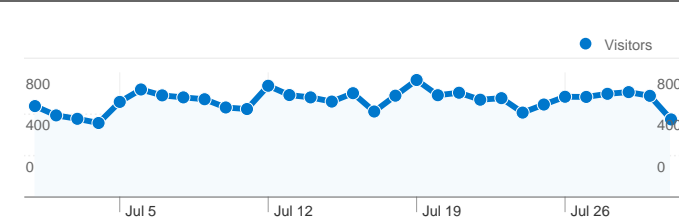

Site Usage

21,405 Visits

60.50% Bounce Rate

81,798 Pageviews

00:02:36 Avg. Time on Site

3.82 Pages/Visit

60.88% % New Visits

Visitors Overview

14,785 people visited this site

21,405 Visits

14,785 Absolute Unique Visitors

81,798 Pageviews

3.82 Average Pageviews

00:02:36 Time on Site

60.50% Bounce Rate

60.88% New Visits

21,405 visits came from 127 countries/territories

Site Usage

Country/Territory	Visits	Pages/Visit	Avg. Time on Site	% New Visits	Bounce Rate
United States	11,806	3.96	00:02:43	60.60%	58.67%
United Kingdom	1,947	3.82	00:02:54	51.82%	57.32%
Canada	1,150	4.36	00:03:13	55.22%	58.17%
Germany	540	3.49	00:01:51	71.11%	65.56%
Australia	535	5.73	00:02:50	56.26%	65.42%
Italy	500	7.02	00:02:46	45.00%	54.00%
Brazil	392	2.12	00:01:25	74.23%	70.66%
France	391	3.18	00:02:00	60.10%	64.45%
Spain	363	3.04	00:01:59	70.25%	59.50%

Netherlands	271	4.31	00:03:34	42.44%	63.47%
					1 - 10 of 127

Pages on this site were viewed a total of 81,798 times

 **81,798** Pageviews

 **57,225** Unique Views

 **60.50%** Bounce Rate

Top Content

Pages	Pageviews	% Pageviews
/	9,911	12.12%
/video/index.html	4,783	5.85%
/info/top100.html	3,229	3.95%
/index.html	1,993	2.44%
/search.html	1,747	2.14%