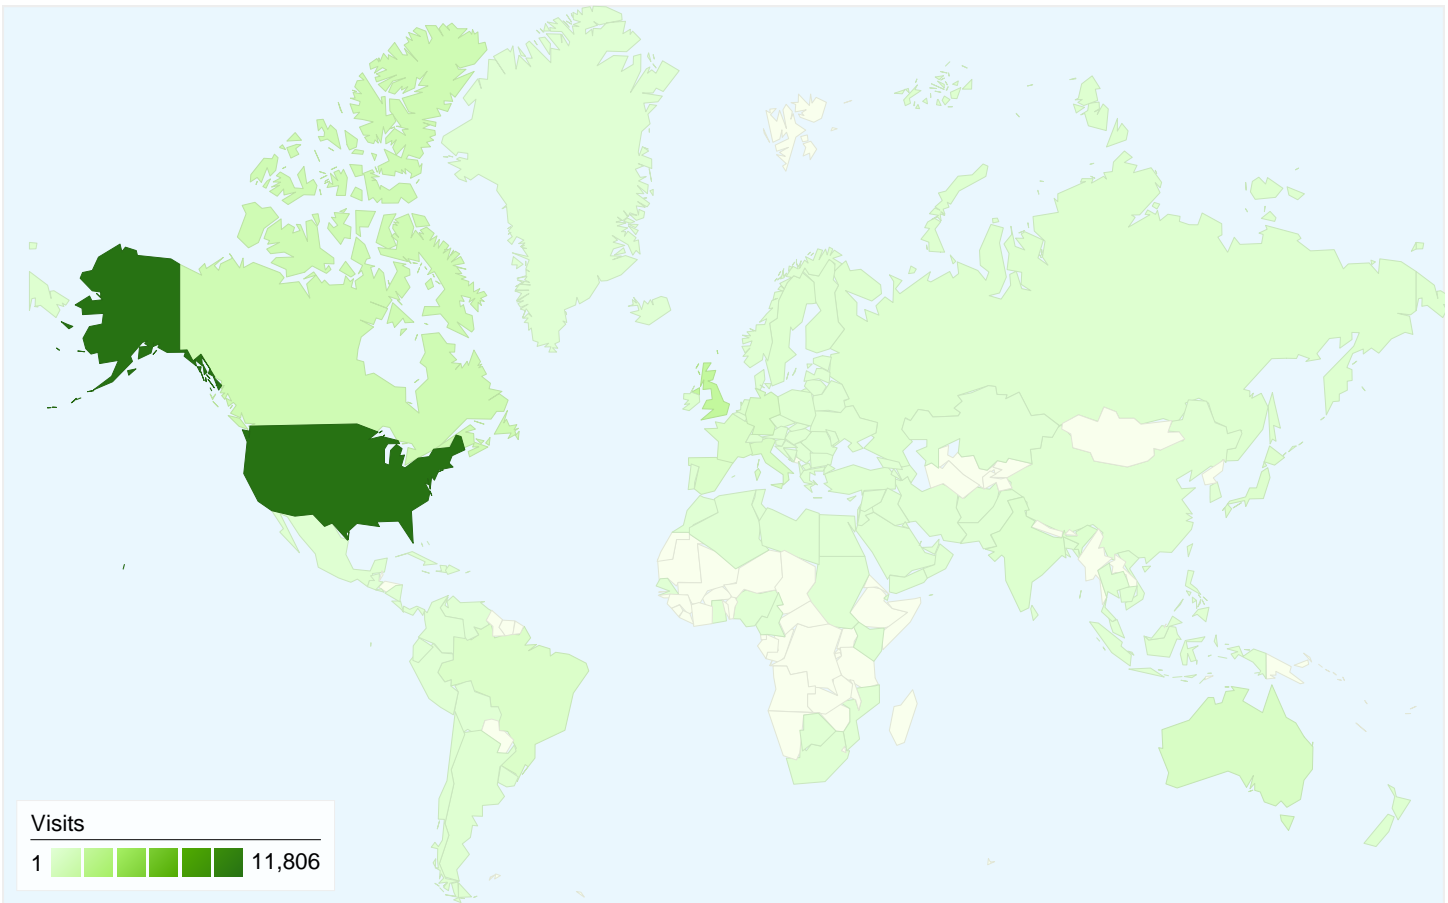

14,785 people visited this site

21,405 Visits

14,785 Absolute Unique Visitors

81,798 Pageviews

3.82 Average Pageviews

00:02:36 Time on Site

60.50% Bounce Rate

60.88% New Visits

All traffic sources sent a total of 21,405 visits

-  53.91% Search Engines
-  23.36% Direct Traffic
-  22.73% Referring Sites

- Search Engines
11,539.00 (53.91%)
- Direct Traffic
5,001.00 (23.36%)
- Referring Sites
4,865.00 (22.73%)

Top Traffic Sources

Sources	Visits	% visits	Keywords	Visits	% visits
google (organic)	9,706	45.34%	silent era	639	5.54%
(direct) ((none))	5,001	23.36%	silent films	336	2.91%
en.wikipedia.org (referral)	1,892	8.84%	best silent films	244	2.11%
yahoo (organic)	957	4.47%	silentera	148	1.28%
google.com (referral)	474	2.21%	silent movies	144	1.25%

21,405 visits came from 127 countries/territories

Site Usage

Country/Territory	Visits	Pages/Visit	Avg. Time on Site	% New Visits	Bounce Rate
United States	11,806	3.96	00:02:43	60.60%	58.67%
United Kingdom	1,947	3.82	00:02:54	51.82%	57.32%
Canada	1,150	4.36	00:03:13	55.22%	58.17%
Germany	540	3.49	00:01:51	71.11%	65.56%
Australia	535	5.73	00:02:50	56.26%	65.42%
Italy	500	7.02	00:02:46	45.00%	54.00%
Brazil	392	2.12	00:01:25	74.23%	70.66%
France	391	3.18	00:02:00	60.10%	64.45%
Spain	363	3.04	00:01:59	70.25%	59.50%