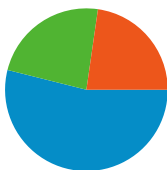

Traffic Sources Overview

- **Search Engines**
  11,539.00 (53.91%)
- **Direct Traffic**
  5,001.00 (23.36%)
- **Referring Sites**
  4,865.00 (22.73%)

Content Overview

Pages	Pageviews	% Pageviews
/	9,911	12.12%
/video/index.html	4,783	5.85%
/info/top100.html	3,229	3.95%
/index.html	1,993	2.44%
/search.html	1,747	2.14%