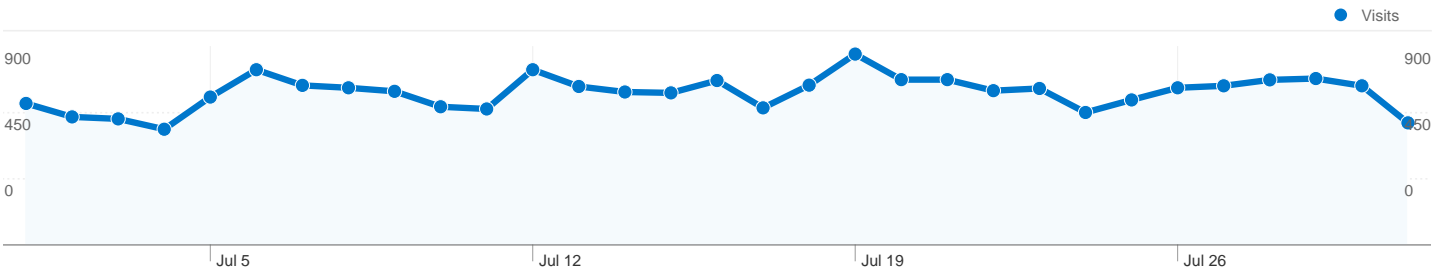

Site Usage

21,405 Visits

60.50% Bounce Rate

81,798 Pageviews

00:02:36 Avg. Time on Site

3.82 Pages/Visit

60.88% % New Visits

Visitors Overview

14,785 people visited this site

21,405 Visits

14,785 Absolute Unique Visitors

81,798 Pageviews

3.82 Average Pageviews

00:02:36 Time on Site

60.50% Bounce Rate

60.88% New Visits

All traffic sources sent a total of 21,405 visits

-  53.91% Search Engines
-  23.36% Direct Traffic
-  22.73% Referring Sites

- Search Engines
11,539.00 (53.91%)
- Direct Traffic
5,001.00 (23.36%)
- Referring Sites
4,865.00 (22.73%)

21,405 visits came from 127 countries/territories

Site Usage

Country/Territory	Visits	Pages/Visit	Avg. Time on Site	% New Visits	Bounce Rate
United States	11,806	3.96	00:02:43	60.60%	58.67%
United Kingdom	1,947	3.82	00:02:54	51.82%	57.32%
Canada	1,150	4.36	00:03:13	55.22%	58.17%
Germany	540	3.49	00:01:51	71.11%	65.56%
Australia	535	5.73	00:02:50	56.26%	65.42%
Italy	500	7.02	00:02:46	45.00%	54.00%
Brazil	392	2.12	00:01:25	74.23%	70.66%
France	391	3.18	00:02:00	60.10%	64.45%
Spain	363	3.04	00:01:59	70.25%	59.50%