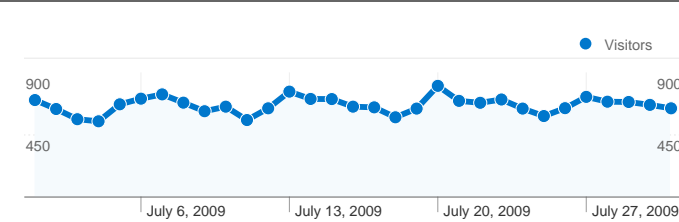

Site Usage

23,315 Visits

61.86% Bounce Rate

95,081 Pageviews

00:02:34 Avg. Time on Site

4.08 Pages/Visit

60.88% % New Visits

Visitors Overview

16,025 people visited this site

23,315 Visits

16,025 Absolute Unique Visitors

95,081 Pageviews

4.08 Average Pageviews

00:02:34 Time on Site

61.86% Bounce Rate

60.88% New Visits

All traffic sources sent a total of 23,315 visits

-  **22.07%** Direct Traffic
-  **16.42%** Referring Sites
-  **61.51%** Search Engines

- **Search Engines**
14,340.00 (61.51%)
- **Direct Traffic**
5,146.00 (22.07%)
- **Referring Sites**
3,829.00 (16.42%)

23,315 visits came from 127 countries/territories

Site Usage

Country/Territory	Visits	Pages/Visit	Avg. Time on Site	% New Visits	Bounce Rate
Visits 23,315 % of Site Total: 100.00%	Pages/Visit 4.08 Site Avg: 4.08 (0.00%)	Avg. Time on Site 00:02:34 Site Avg: 00:02:34 (0.00%)	% New Visits 60.93% Site Avg: 60.88% (0.07%)	Bounce Rate 61.86% Site Avg: 61.86% (0.00%)	
United States	13,113	4.18	00:02:34	59.41%	60.79%
United Kingdom	2,104	4.59	00:03:22	55.04%	58.60%
Canada	1,004	4.30	00:02:43	68.23%	55.18%
Germany	655	4.40	00:03:23	65.95%	59.85%
Australia	563	2.63	00:01:52	58.08%	68.74%
France	536	3.83	00:03:06	57.46%	60.82%
Italy	490	6.40	00:02:50	54.29%	55.71%
Switzerland	455	1.69	00:02:14	16.04%	74.95%
Brazil	404	2.27	00:01:34	70.05%	66.09%