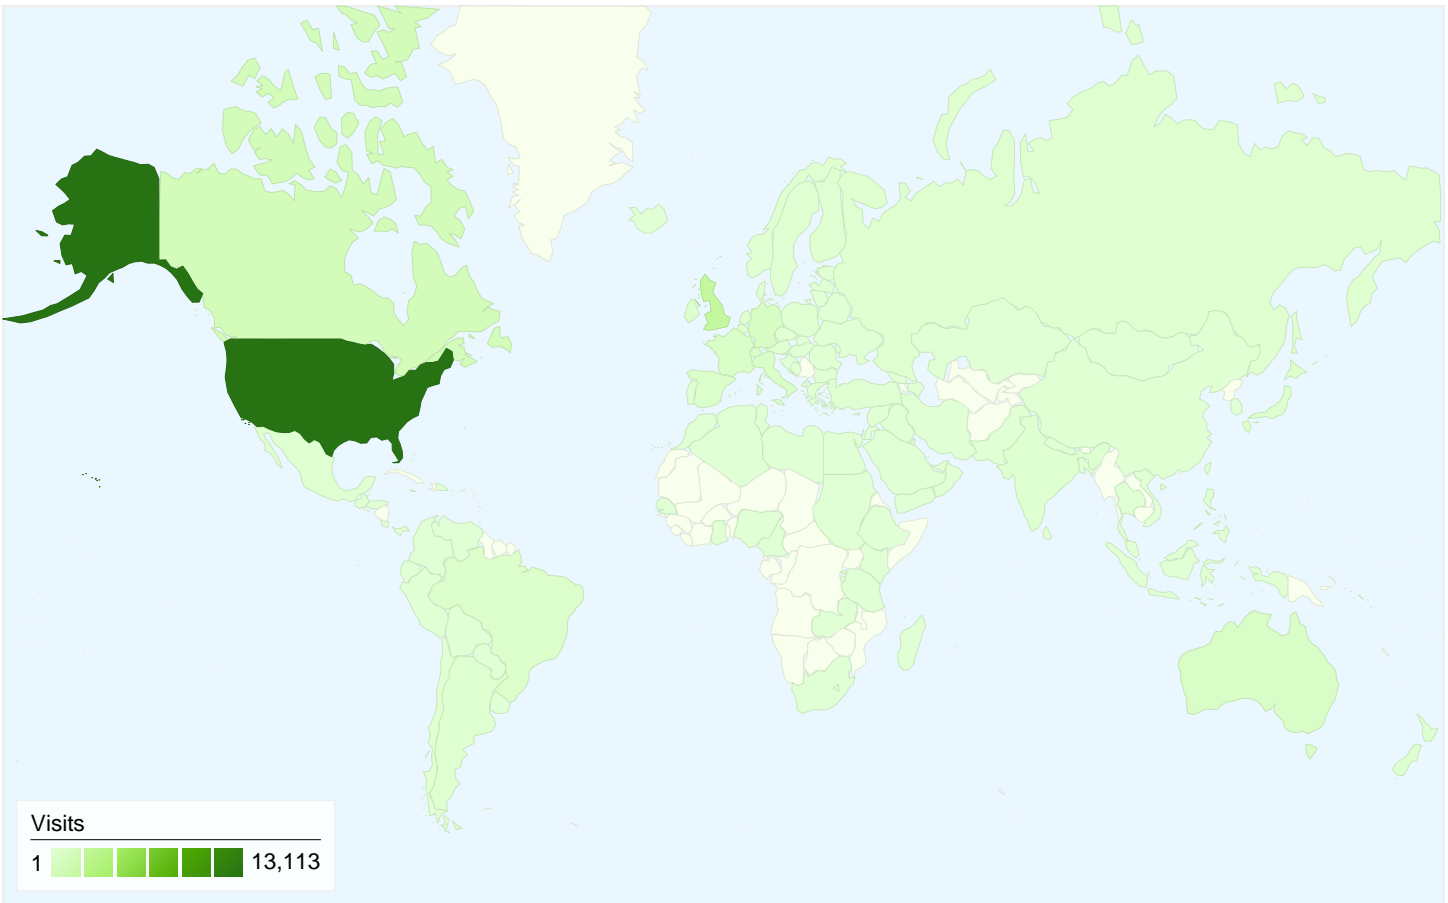

Visitors
 16,025

Map Overlay world

Traffic Sources Overview

- **Search Engines**
 14,340.00 (61.51%)
- **Direct Traffic**
 5,146.00 (22.07%)
- **Referring Sites**
 3,829.00 (16.42%)

Content Overview

Pages	Pageviews	% Pageviews
/	12,121	12.75%
/DVD/index.html	4,765	5.01%
/info/top100.html	2,916	3.07%
/PSFL/index.html	2,283	2.40%
/index.html	2,243	2.36%

All traffic sources sent a total of 23,315 visits

-  **22.07%** Direct Traffic
-  **16.42%** Referring Sites
-  **61.51%** Search Engines

- **Search Engines**
14,340.00 (61.51%)
- **Direct Traffic**
5,146.00 (22.07%)
- **Referring Sites**
3,829.00 (16.42%)

Top Traffic Sources

Sources	Visits	% visits
google (organic)	12,121	51.99%
(direct) ((none))	5,146	22.07%
yahoo (organic)	1,311	5.62%
en.wikipedia.org (referral)	1,136	4.87%
bing (organic)	396	1.70%

Keywords	Visits	% visits
silent films	513	3.58%
silent era	502	3.50%
silent movies	358	2.50%
silentera	197	1.37%
silent film	191	1.33%

23,315 visits came from 127 countries/territories

Site Usage

Country/Territory	Visits	Pages/Visit	Avg. Time on Site	% New Visits	Bounce Rate
Visits 23,315 % of Site Total: 100.00%	Pages/Visit 4.08 Site Avg: 4.08 (0.00%)	Avg. Time on Site 00:02:34 Site Avg: 00:02:34 (0.00%)	% New Visits 60.93% Site Avg: 60.88% (0.07%)	Bounce Rate 61.86% Site Avg: 61.86% (0.00%)	
United States	13,113	4.18	00:02:34	59.41%	60.79%
United Kingdom	2,104	4.59	00:03:22	55.04%	58.60%
Canada	1,004	4.30	00:02:43	68.23%	55.18%
Germany	655	4.40	00:03:23	65.95%	59.85%
Australia	563	2.63	00:01:52	58.08%	68.74%
France	536	3.83	00:03:06	57.46%	60.82%
Italy	490	6.40	00:02:50	54.29%	55.71%
Switzerland	455	1.69	00:02:14	16.04%	74.95%
Brazil	404	2.27	00:01:34	70.05%	66.09%