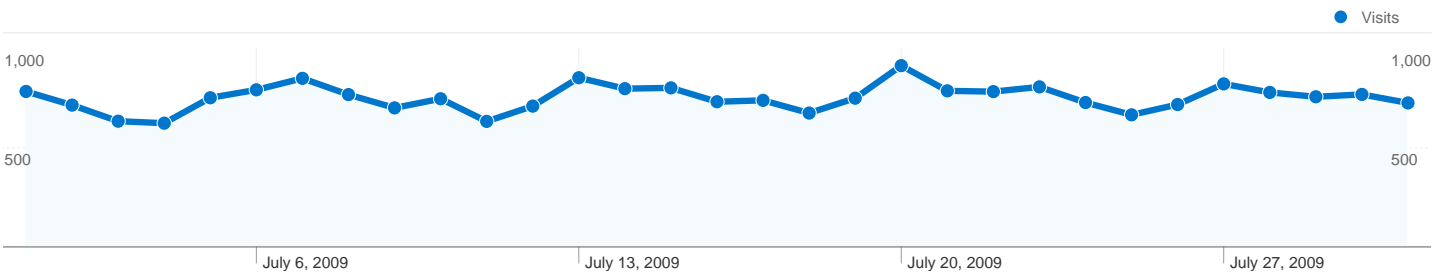

Site Usage

23,315 Visits

61.86% Bounce Rate

95,081 Pageviews

00:02:34 Avg. Time on Site

4.08 Pages/Visit

60.88% % New Visits

Visitors Overview

16,025 people visited this site

23,315 Visits

16,025 Absolute Unique Visitors

95,081 Pageviews

4.08 Average Pageviews

00:02:34 Time on Site

61.86% Bounce Rate

60.88% New Visits

All traffic sources sent a total of 23,315 visits

-  **22.07%** Direct Traffic
-  **16.42%** Referring Sites
-  **61.51%** Search Engines

- **Search Engines**
14,340.00 (61.51%)
- **Direct Traffic**
5,146.00 (22.07%)
- **Referring Sites**
3,829.00 (16.42%)

23,315 visits came from 127 countries/territories

Site Usage

Country/Territory	Visits	Pages/Visit	Avg. Time on Site	% New Visits	Bounce Rate
Visits 23,315 % of Site Total: 100.00%	Pages/Visit 4.08 Site Avg: 4.08 (0.00%)	Avg. Time on Site 00:02:34 Site Avg: 00:02:34 (0.00%)	% New Visits 60.93% Site Avg: 60.88% (0.07%)	Bounce Rate 61.86% Site Avg: 61.86% (0.00%)	
United States	13,113	4.18	00:02:34	59.41%	60.79%
United Kingdom	2,104	4.59	00:03:22	55.04%	58.60%
Canada	1,004	4.30	00:02:43	68.23%	55.18%
Germany	655	4.40	00:03:23	65.95%	59.85%
Australia	563	2.63	00:01:52	58.08%	68.74%
France	536	3.83	00:03:06	57.46%	60.82%
Italy	490	6.40	00:02:50	54.29%	55.71%
Switzerland	455	1.69	00:02:14	16.04%	74.95%
Brazil	404	2.27	00:01:34	70.05%	66.09%