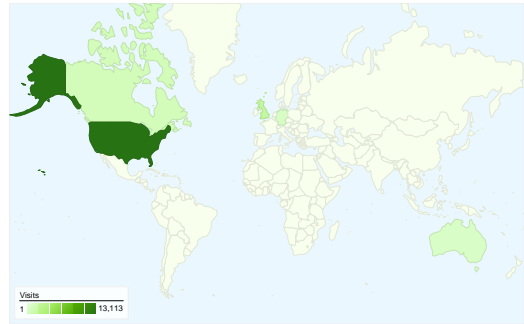

Map Overlay world

Traffic Sources Overview

- **Search Engines**
  14,340.00 (61.51%)
- **Direct Traffic**
  5,146.00 (22.07%)
- **Referring Sites**
  3,829.00 (16.42%)

Content Overview

Pages	Pageviews	% Pageviews
/	12,121	12.75%
/DVD/index.html	4,765	5.01%
/info/top100.html	2,916	3.07%
/PSFL/index.html	2,283	2.40%
/index.html	2,243	2.36%