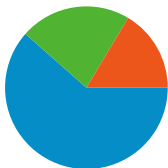

Traffic Sources Overview

- **Search Engines**
  14,340.00 (61.51%)
- **Direct Traffic**
  5,146.00 (22.07%)
- **Referring Sites**
  3,829.00 (16.42%)

Content Overview

Pages	Pageviews	% Pageviews
/	12,121	12.75%
/DVD/index.html	4,765	5.01%
/info/top100.html	2,916	3.07%
/PSFL/index.html	2,283	2.40%
/index.html	2,243	2.36%