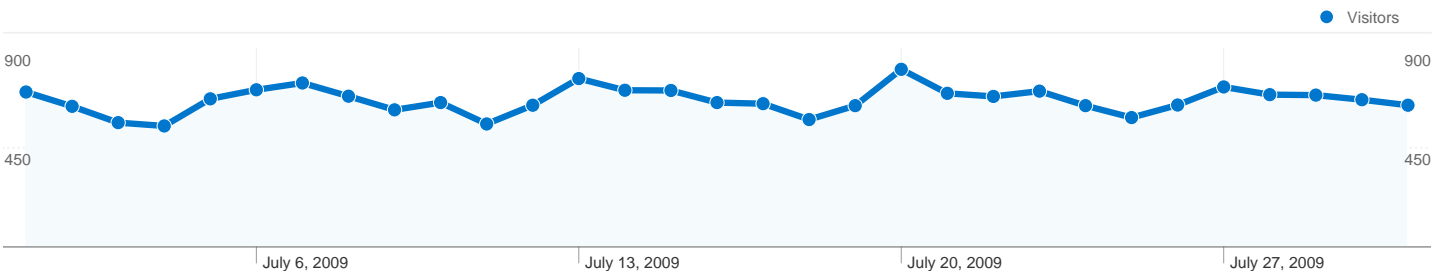

Site Usage

23,315 Visits

61.86% Bounce Rate

95,081 Pageviews

00:02:34 Avg. Time on Site

4.08 Pages/Visit

60.88% % New Visits

Visitors Overview

16,025 people visited this site

23,315 Visits

16,025 Absolute Unique Visitors

95,081 Pageviews

4.08 Average Pageviews

00:02:34 Time on Site

61.86% Bounce Rate

60.88% New Visits

All traffic sources sent a total of 23,315 visits

-  **22.07%** Direct Traffic
-  **16.42%** Referring Sites
-  **61.51%** Search Engines

- **Search Engines**
14,340.00 (61.51%)
- **Direct Traffic**
5,146.00 (22.07%)
- **Referring Sites**
3,829.00 (16.42%)

23,315 visits came from 127 countries/territories

Site Usage

Country/Territory	Visits	Pages/Visit	Avg. Time on Site	% New Visits	Bounce Rate
Visits 23,315 % of Site Total: 100.00%	Pages/Visit 4.08 Site Avg: 4.08 (0.00%)	Avg. Time on Site 00:02:34 Site Avg: 00:02:34 (0.00%)	% New Visits 60.93% Site Avg: 60.88% (0.07%)	Bounce Rate 61.86% Site Avg: 61.86% (0.00%)	
United States	13,113	4.18	00:02:34	59.41%	60.79%
United Kingdom	2,104	4.59	00:03:22	55.04%	58.60%
Canada	1,004	4.30	00:02:43	68.23%	55.18%
Germany	655	4.40	00:03:23	65.95%	59.85%
Australia	563	2.63	00:01:52	58.08%	68.74%
France	536	3.83	00:03:06	57.46%	60.82%
Italy	490	6.40	00:02:50	54.29%	55.71%
Switzerland	455	1.69	00:02:14	16.04%	74.95%
Brazil	404	2.27	00:01:34	70.05%	66.09%