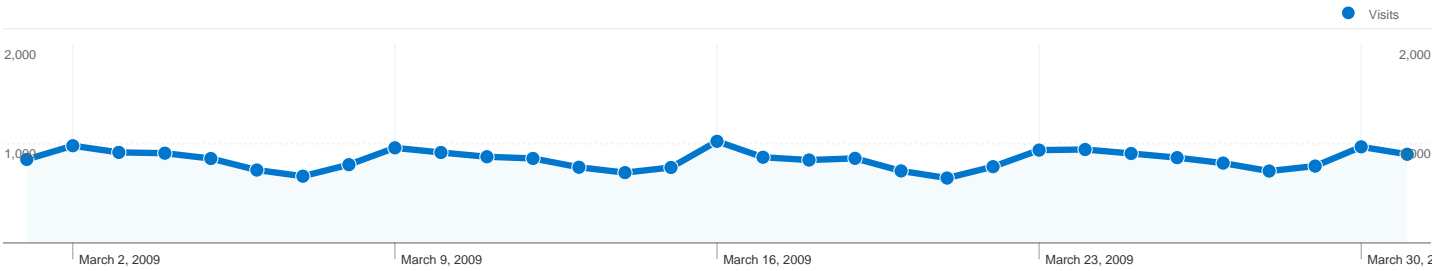

Site Usage

26,048 Visits

63.10% Bounce Rate

89,143 Pageviews

00:02:18 Avg. Time on Site

3.42 Pages/Visit

68.95% % New Visits

Visitors Overview

19,523 people visited this site

 **26,048** Visits

 **19,523** Absolute Unique Visitors

 **89,143** Pageviews

 **3.42** Average Pageviews

 **00:02:18** Time on Site

 **63.10%** Bounce Rate

 **68.95%** New Visits

All traffic sources sent a total of 26,048 visits

-  21.95% Direct Traffic
-  17.50% Referring Sites
-  60.55% Search Engines

- Search Engines
15,773.00 (60.55%)
- Direct Traffic
5,717.00 (21.95%)
- Referring Sites
4,558.00 (17.50%)

26,048 visits came from 138 countries/territories

Site Usage

| Visits | Pages/Visit | Avg. Time on Site | % New Visits | Bounce Rate | |
|--|--|--|--|--|-------------|
| 26,048 % of Site Total: 100.00% | 3.42 Site Avg: 3.42 (0.00%) | 00:02:18 Site Avg: 00:02:18 (0.00%) | 69.00% Site Avg: 68.95% (0.07%) | 63.10% Site Avg: 63.10% (0.00%) | |
| Country/Territory | Visits | Pages/Visit | Avg. Time on Site | % New Visits | Bounce Rate |
| United States | 15,100 | 3.65 | 00:02:26 | 68.23% | 62.36% |
| United Kingdom | 2,398 | 3.42 | 00:02:44 | 65.39% | 61.13% |
| Canada | 1,218 | 3.56 | 00:01:59 | 71.51% | 61.00% |
| Germany | 605 | 3.75 | 00:02:15 | 70.74% | 61.16% |
| Australia | 535 | 3.43 | 00:02:10 | 70.84% | 64.11% |
| France | 500 | 3.65 | 00:02:05 | 71.00% | 65.40% |
| Spain | 485 | 2.88 | 00:01:19 | 71.75% | 64.95% |
| Italy | 482 | 3.20 | 00:02:29 | 57.68% | 63.49% |
| Brazil | 393 | 2.51 | 00:01:52 | 79.64% | 65.14% |
| Ireland | 354 | 1.71 | 00:00:54 | 85.59% | 84.75% |