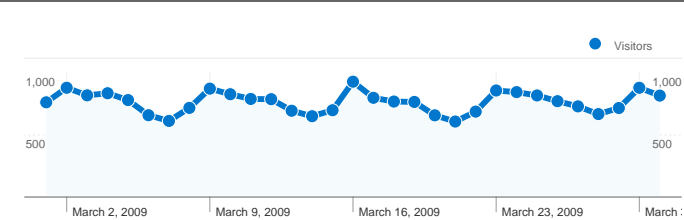

Site Usage

26,048 Visits

63.10% Bounce Rate

89,143 Pageviews

00:02:18 Avg. Time on Site

3.42 Pages/Visit

68.95% % New Visits

Visitors Overview

19,523 people visited this site

 **26,048** Visits

 **19,523** Absolute Unique Visitors

 **89,143** Pageviews

 **3.42** Average Pageviews

 **00:02:18** Time on Site

 **63.10%** Bounce Rate

 **68.95%** New Visits

All traffic sources sent a total of 26,048 visits

-  21.95% Direct Traffic
-  17.50% Referring Sites
-  60.55% Search Engines

- Search Engines
15,773.00 (60.55%)
- Direct Traffic
5,717.00 (21.95%)
- Referring Sites
4,558.00 (17.50%)

26,048 visits came from 138 countries/territories

Site Usage

| Visits | Pages/Visit | Avg. Time on Site | % New Visits | Bounce Rate | |
|--|--|--|--|--|-------------|
| 26,048 % of Site Total: 100.00% | 3.42 Site Avg: 3.42 (0.00%) | 00:02:18 Site Avg: 00:02:18 (0.00%) | 69.00% Site Avg: 68.95% (0.07%) | 63.10% Site Avg: 63.10% (0.00%) | |
| Country/Territory | Visits | Pages/Visit | Avg. Time on Site | % New Visits | Bounce Rate |
| United States | 15,100 | 3.65 | 00:02:26 | 68.23% | 62.36% |
| United Kingdom | 2,398 | 3.42 | 00:02:44 | 65.39% | 61.13% |
| Canada | 1,218 | 3.56 | 00:01:59 | 71.51% | 61.00% |
| Germany | 605 | 3.75 | 00:02:15 | 70.74% | 61.16% |
| Australia | 535 | 3.43 | 00:02:10 | 70.84% | 64.11% |
| France | 500 | 3.65 | 00:02:05 | 71.00% | 65.40% |
| Spain | 485 | 2.88 | 00:01:19 | 71.75% | 64.95% |
| Italy | 482 | 3.20 | 00:02:29 | 57.68% | 63.49% |
| Brazil | 393 | 2.51 | 00:01:52 | 79.64% | 65.14% |
| Ireland | 354 | 1.71 | 00:00:54 | 85.59% | 84.75% |