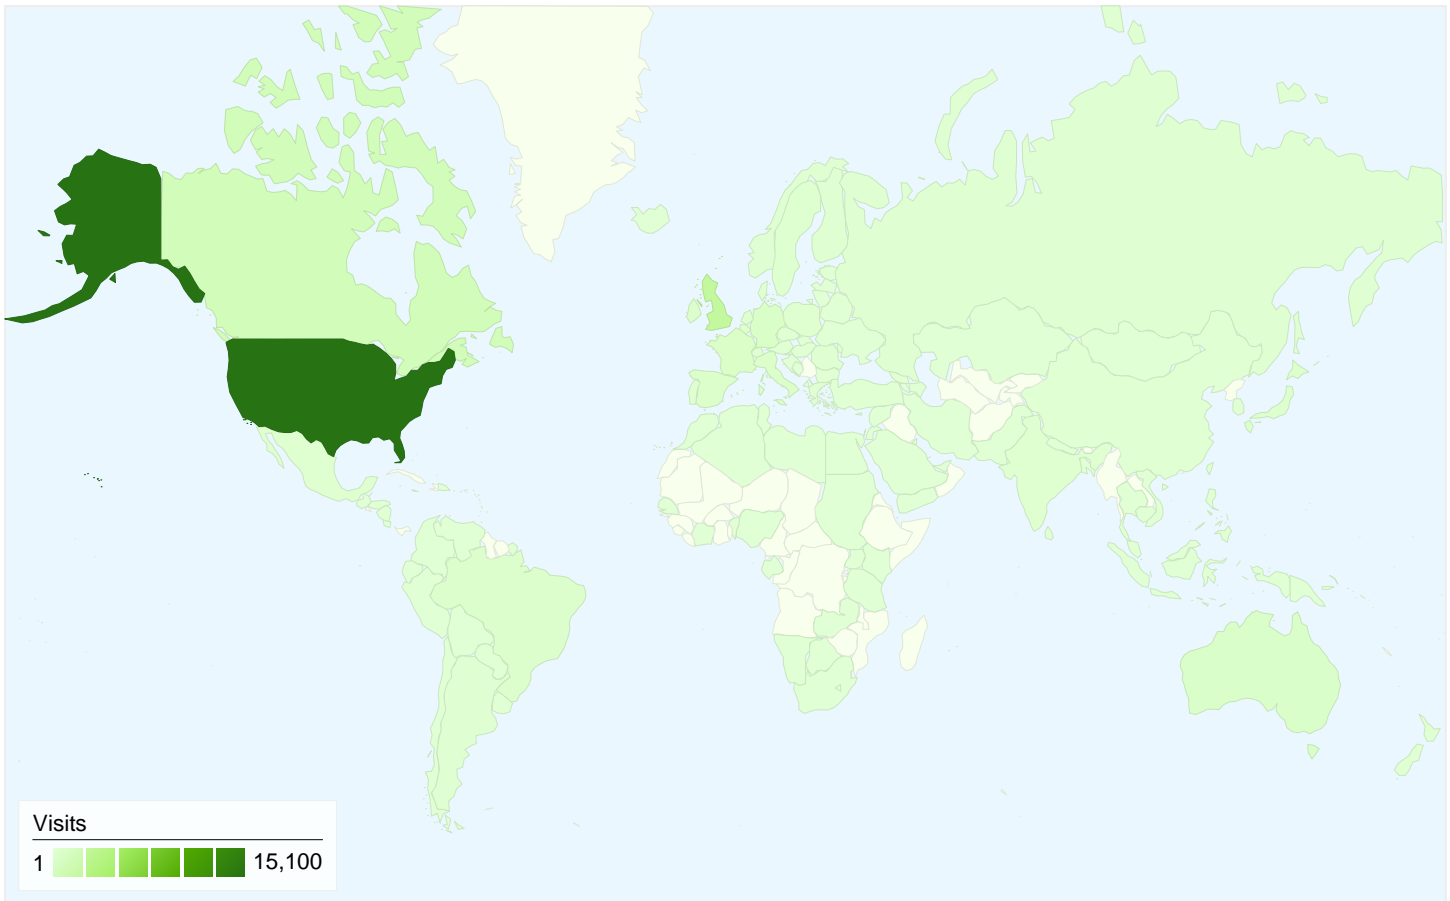

Visitors
19,523

Map Overlay world

Traffic Sources Overview

- **Search Engines**
15,773.00 (60.55%)
- **Direct Traffic**
5,717.00 (21.95%)
- **Referring Sites**
4,558.00 (17.50%)

Content Overview

| Pages | Pageviews | % Pageviews |
|------------------------------|-----------|-------------|
| / | 12,830 | 14.39% |
| /DVD/index.html | 4,871 | 5.46% |
| /info/top100.html | 3,679 | 4.13% |
| /PSFL/index.html | 2,482 | 2.78% |
| /people/actresses/index.html | 1,992 | 2.23% |

19,523 people visited this site

 **26,048** Visits

 **19,523** Absolute Unique Visitors

 **89,143** Pageviews

 **3.42** Average Pageviews

 **00:02:18** Time on Site

 **63.10%** Bounce Rate

 **68.95%** New Visits

All traffic sources sent a total of 26,048 visits

-  21.95% Direct Traffic
-  17.50% Referring Sites
-  60.55% Search Engines

- Search Engines
15,773.00 (60.55%)
- Direct Traffic
5,717.00 (21.95%)
- Referring Sites
4,558.00 (17.50%)

26,048 visits came from 138 countries/territories

Site Usage

| Visits | Pages/Visit | Avg. Time on Site | % New Visits | Bounce Rate | |
|--|--|--|--|--|-------------|
| 26,048 % of Site Total: 100.00% | 3.42 Site Avg: 3.42 (0.00%) | 00:02:18 Site Avg: 00:02:18 (0.00%) | 69.00% Site Avg: 68.95% (0.07%) | 63.10% Site Avg: 63.10% (0.00%) | |
| Country/Territory | Visits | Pages/Visit | Avg. Time on Site | % New Visits | Bounce Rate |
| United States | 15,100 | 3.65 | 00:02:26 | 68.23% | 62.36% |
| United Kingdom | 2,398 | 3.42 | 00:02:44 | 65.39% | 61.13% |
| Canada | 1,218 | 3.56 | 00:01:59 | 71.51% | 61.00% |
| Germany | 605 | 3.75 | 00:02:15 | 70.74% | 61.16% |
| Australia | 535 | 3.43 | 00:02:10 | 70.84% | 64.11% |
| France | 500 | 3.65 | 00:02:05 | 71.00% | 65.40% |
| Spain | 485 | 2.88 | 00:01:19 | 71.75% | 64.95% |
| Italy | 482 | 3.20 | 00:02:29 | 57.68% | 63.49% |
| Brazil | 393 | 2.51 | 00:01:52 | 79.64% | 65.14% |
| Ireland | 354 | 1.71 | 00:00:54 | 85.59% | 84.75% |