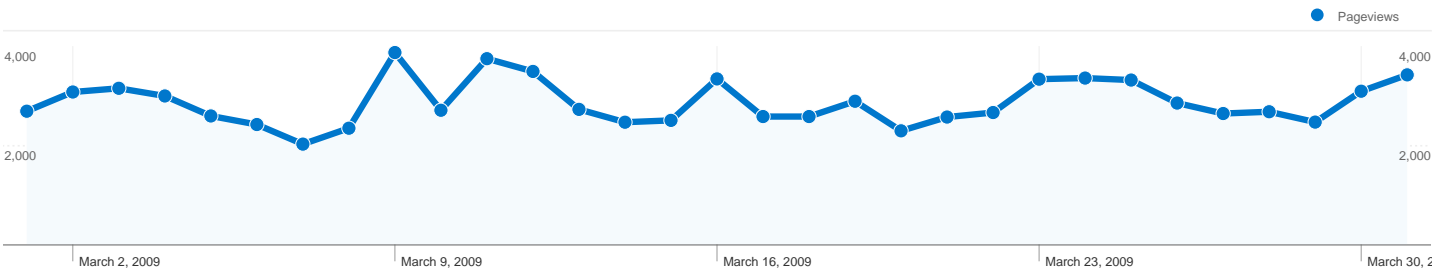

Site Usage

26,048 Visits

63.10% Bounce Rate

89,143 Pageviews

00:02:18 Avg. Time on Site

3.42 Pages/Visit

68.95% % New Visits

Visitors Overview

19,523 people visited this site

 **26,048** Visits

 **19,523** Absolute Unique Visitors

 **89,143** Pageviews

 **3.42** Average Pageviews

 **00:02:18** Time on Site

 **63.10%** Bounce Rate

 **68.95%** New Visits

Top Traffic Sources

| Sources | Visits | % visits | Keywords | Visits | % visits |
|-----------------------------|--------|----------|-------------------|--------|----------|
| google (organic) | 13,389 | 51.40% | silent films | 888 | 5.63% |
| (direct) ((none)) | 5,717 | 21.95% | silent era | 634 | 4.02% |
| yahoo (organic) | 1,417 | 5.44% | silent movies | 381 | 2.42% |
| en.wikipedia.org (referral) | 1,337 | 5.13% | silent film | 297 | 1.88% |
| stumbleupon.com (referral) | 459 | 1.76% | best silent films | 159 | 1.01% |

26,048 visits came from 138 countries/territories

Site Usage

| Visits | Pages/Visit | Avg. Time on Site | % New Visits | Bounce Rate | |
|--|--|--|--|--|-------------|
| 26,048 % of Site Total: 100.00% | 3.42 Site Avg: 3.42 (0.00%) | 00:02:18 Site Avg: 00:02:18 (0.00%) | 69.00% Site Avg: 68.95% (0.07%) | 63.10% Site Avg: 63.10% (0.00%) | |
| Country/Territory | Visits | Pages/Visit | Avg. Time on Site | % New Visits | Bounce Rate |
| United States | 15,100 | 3.65 | 00:02:26 | 68.23% | 62.36% |
| United Kingdom | 2,398 | 3.42 | 00:02:44 | 65.39% | 61.13% |
| Canada | 1,218 | 3.56 | 00:01:59 | 71.51% | 61.00% |
| Germany | 605 | 3.75 | 00:02:15 | 70.74% | 61.16% |
| Australia | 535 | 3.43 | 00:02:10 | 70.84% | 64.11% |
| France | 500 | 3.65 | 00:02:05 | 71.00% | 65.40% |
| Spain | 485 | 2.88 | 00:01:19 | 71.75% | 64.95% |
| Italy | 482 | 3.20 | 00:02:29 | 57.68% | 63.49% |
| Brazil | 393 | 2.51 | 00:01:52 | 79.64% | 65.14% |
| Ireland | 354 | 1.71 | 00:00:54 | 85.59% | 84.75% |