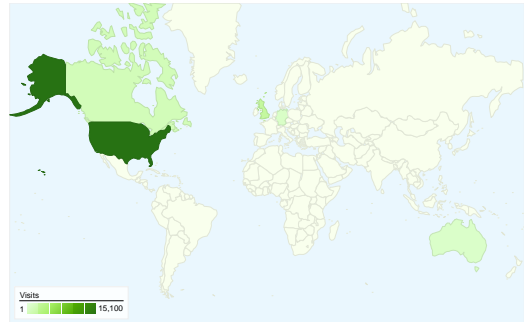

Site Usage

26,048 Visits

63.10% Bounce Rate

89,143 Pageviews

00:02:18 Avg. Time on Site

3.42 Pages/Visit

68.95% % New Visits

Visitors Overview

Visitors
19,523

Map Overlay world

Traffic Sources Overview

- **Search Engines**
15,773.00 (60.55%)
- **Direct Traffic**
5,717.00 (21.95%)
- **Referring Sites**
4,558.00 (17.50%)

Content Overview

| Pages | Pageviews | % Pageviews |
|------------------------------|-----------|-------------|
| / | 12,830 | 14.39% |
| /DVD/index.html | 4,871 | 5.46% |
| /info/top100.html | 3,679 | 4.13% |
| /PSFL/index.html | 2,482 | 2.78% |
| /people/actresses/index.html | 1,992 | 2.23% |

All traffic sources sent a total of 26,048 visits

-  21.95% Direct Traffic
-  17.50% Referring Sites
-  60.55% Search Engines

- Search Engines
15,773.00 (60.55%)
- Direct Traffic
5,717.00 (21.95%)
- Referring Sites
4,558.00 (17.50%)

26,048 visits came from 138 countries/territories

Site Usage

| Visits | Pages/Visit | Avg. Time on Site | % New Visits | Bounce Rate | |
|--|--|--|--|--|-------------|
| 26,048 % of Site Total: 100.00% | 3.42 Site Avg: 3.42 (0.00%) | 00:02:18 Site Avg: 00:02:18 (0.00%) | 69.00% Site Avg: 68.95% (0.07%) | 63.10% Site Avg: 63.10% (0.00%) | |
| Country/Territory | Visits | Pages/Visit | Avg. Time on Site | % New Visits | Bounce Rate |
| United States | 15,100 | 3.65 | 00:02:26 | 68.23% | 62.36% |
| United Kingdom | 2,398 | 3.42 | 00:02:44 | 65.39% | 61.13% |
| Canada | 1,218 | 3.56 | 00:01:59 | 71.51% | 61.00% |
| Germany | 605 | 3.75 | 00:02:15 | 70.74% | 61.16% |
| Australia | 535 | 3.43 | 00:02:10 | 70.84% | 64.11% |
| France | 500 | 3.65 | 00:02:05 | 71.00% | 65.40% |
| Spain | 485 | 2.88 | 00:01:19 | 71.75% | 64.95% |
| Italy | 482 | 3.20 | 00:02:29 | 57.68% | 63.49% |
| Brazil | 393 | 2.51 | 00:01:52 | 79.64% | 65.14% |
| Ireland | 354 | 1.71 | 00:00:54 | 85.59% | 84.75% |