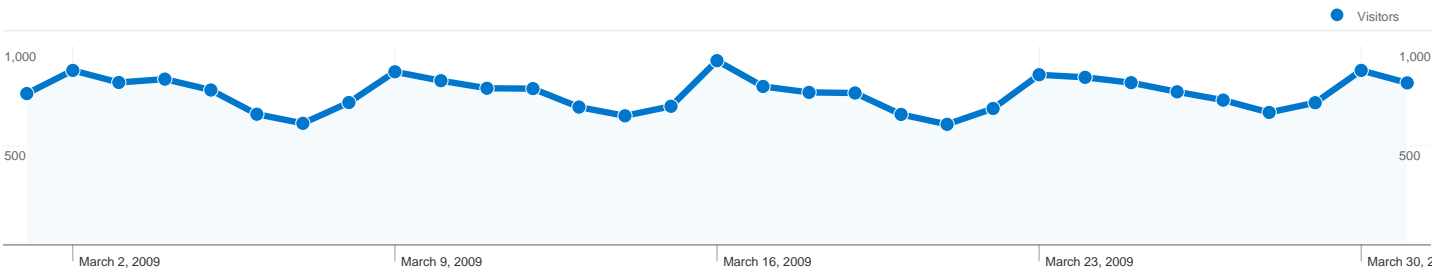

Site Usage

26,048 Visits

63.10% Bounce Rate

89,143 Pageviews

00:02:18 Avg. Time on Site

3.42 Pages/Visit

68.95% % New Visits

Visitors Overview

19,523 people visited this site

 **26,048** Visits

 **19,523** Absolute Unique Visitors

 **89,143** Pageviews

 **3.42** Average Pageviews

 **00:02:18** Time on Site

 **63.10%** Bounce Rate

 **68.95%** New Visits

All traffic sources sent a total of 26,048 visits

-  21.95% Direct Traffic
-  17.50% Referring Sites
-  60.55% Search Engines

- Search Engines
15,773.00 (60.55%)
- Direct Traffic
5,717.00 (21.95%)
- Referring Sites
4,558.00 (17.50%)

26,048 visits came from 138 countries/territories

Site Usage

| Visits | Pages/Visit | Avg. Time on Site | % New Visits | Bounce Rate | |
|--|--|--|--|--|-------------|
| 26,048 % of Site Total: 100.00% | 3.42 Site Avg: 3.42 (0.00%) | 00:02:18 Site Avg: 00:02:18 (0.00%) | 69.00% Site Avg: 68.95% (0.07%) | 63.10% Site Avg: 63.10% (0.00%) | |
| Country/Territory | Visits | Pages/Visit | Avg. Time on Site | % New Visits | Bounce Rate |
| United States | 15,100 | 3.65 | 00:02:26 | 68.23% | 62.36% |
| United Kingdom | 2,398 | 3.42 | 00:02:44 | 65.39% | 61.13% |
| Canada | 1,218 | 3.56 | 00:01:59 | 71.51% | 61.00% |
| Germany | 605 | 3.75 | 00:02:15 | 70.74% | 61.16% |
| Australia | 535 | 3.43 | 00:02:10 | 70.84% | 64.11% |
| France | 500 | 3.65 | 00:02:05 | 71.00% | 65.40% |
| Spain | 485 | 2.88 | 00:01:19 | 71.75% | 64.95% |
| Italy | 482 | 3.20 | 00:02:29 | 57.68% | 63.49% |
| Brazil | 393 | 2.51 | 00:01:52 | 79.64% | 65.14% |
| Ireland | 354 | 1.71 | 00:00:54 | 85.59% | 84.75% |